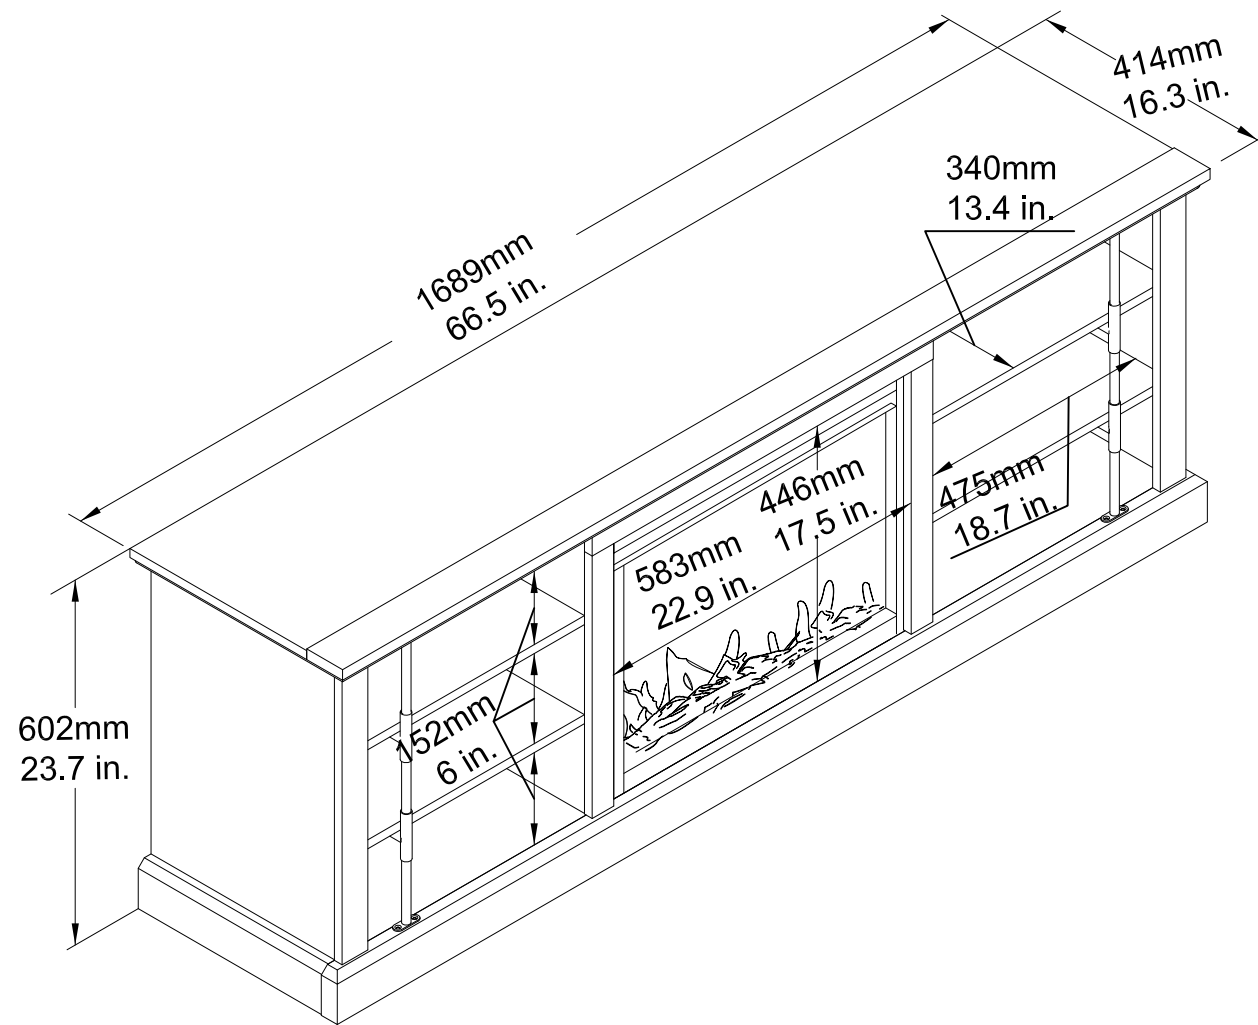

8192875COM - Fireplace TV stand

Finish: Black

Wood Breakdown:
MDF 40.2%, PB 59.8%,
Total storage: **5.8** cubic feet

Overall Product Size:
66.5" W × 16.3" D × 23.7" H
168.9cm W × 41.4cm D × 60.2cm H

Maximum Weight Capacities
Unit Weight: 106.6lbs. (48.47kg)