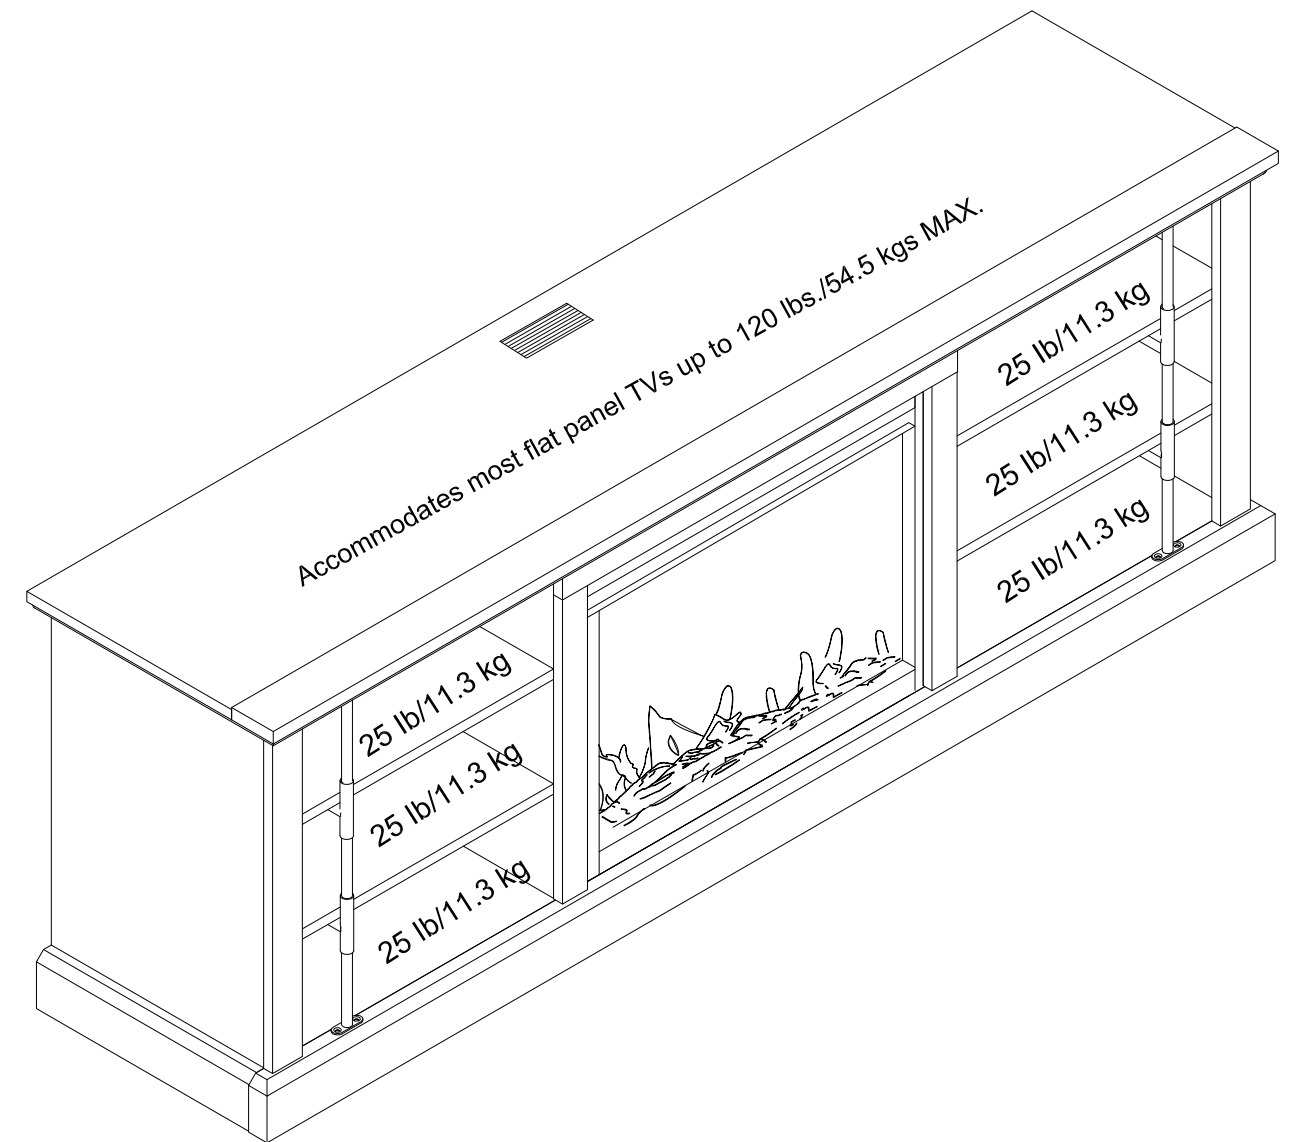

8192875COM - Fireplace TV stand

Finish: Black

Wood Breakdown:
MDF 40.2%, PB 59.8%,
Total storage: **5.8** cubic feet

Overall Product Size:
66.5" W × 16.3" D × 23.7" H
168.9cm W × 41.4cm D × 60.2cm H

Maximum Weight Capacities
Unit Weight: 106.6lbs. (48.47kg)